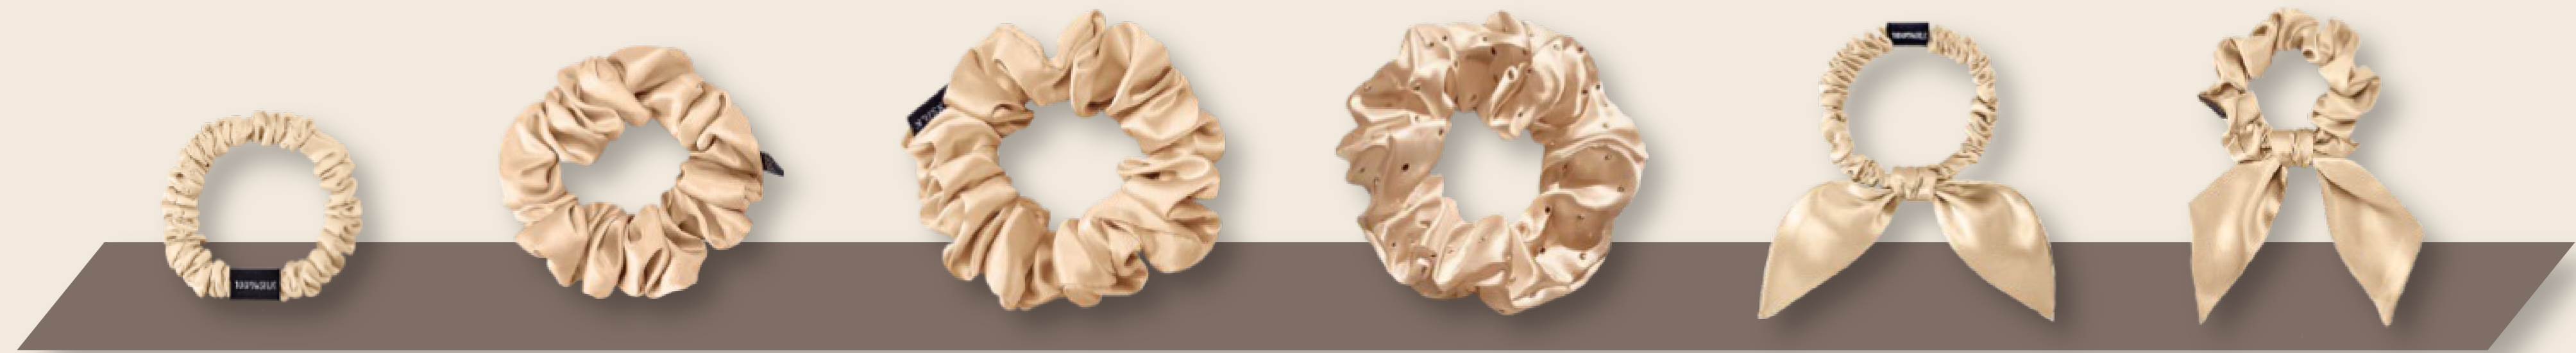

SILK HAIR SCRUNCHIES

Skinny

Medium

Large

Rhinestone

Bunny ear

Bowknot

MOMME:
16/19/22/25 MM

SIZE:
OD 6/11/15(cm)
OD 2/4/6(in)

COLOR:
Customize color
● ● ● ● ● ...

BUNGEE:
Formaldehyde-free

ODM SERVICE:
🌀 Pattern design
📦 Customize packaging
🏷️ Customize labels