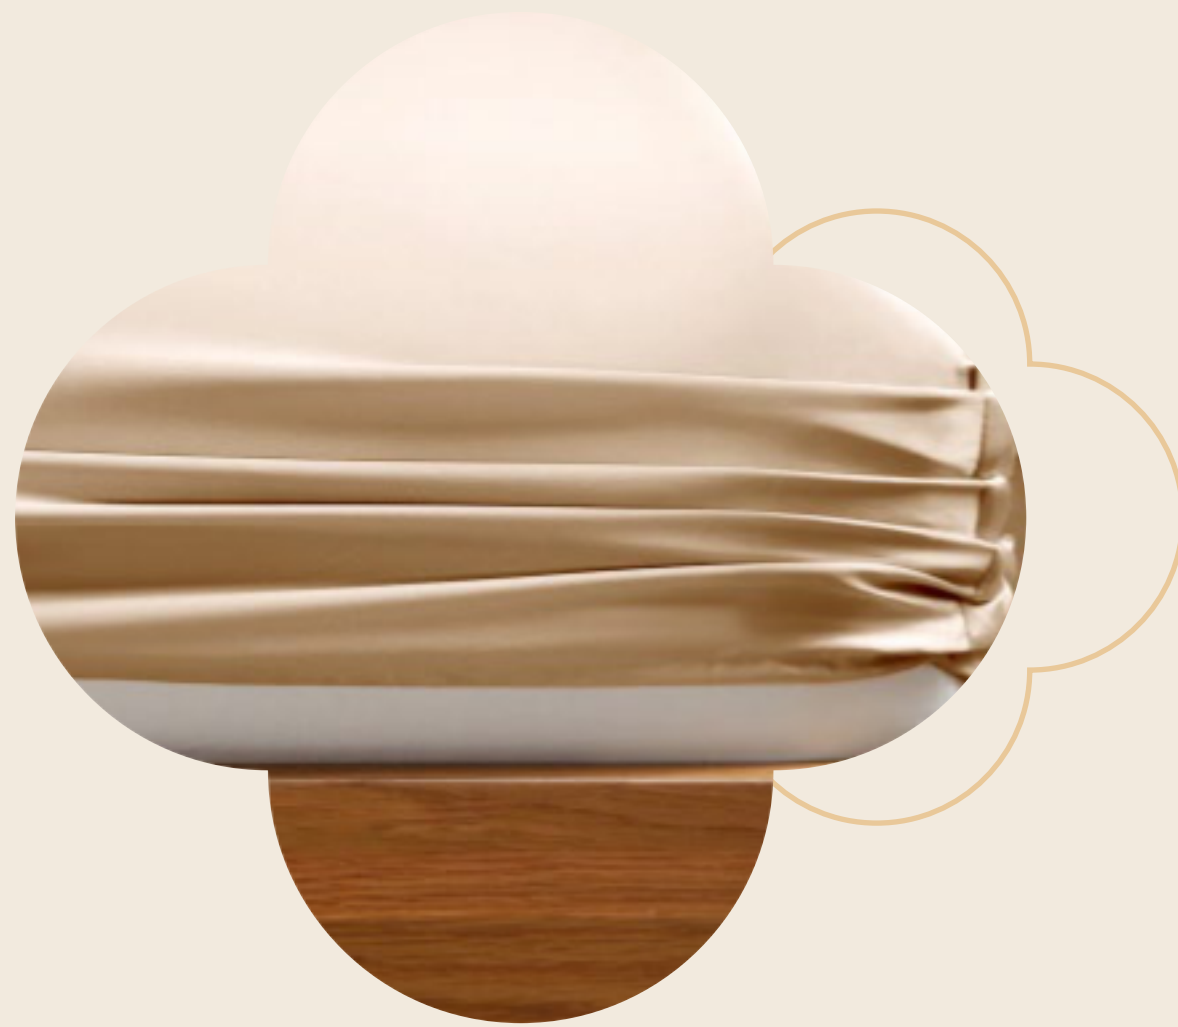

SILK PILLOW CASE

SILK EYE MASK

SILK HAIR SCRUNCHIES...

WWW.JACOLI.COM

SILK BED SHEETS

MOMME:
19/22/25 MM

COLOR:
Customize color
● ● ● ● ● ● ...

SIZE:
Twin / Queen
King / Super King
Customize