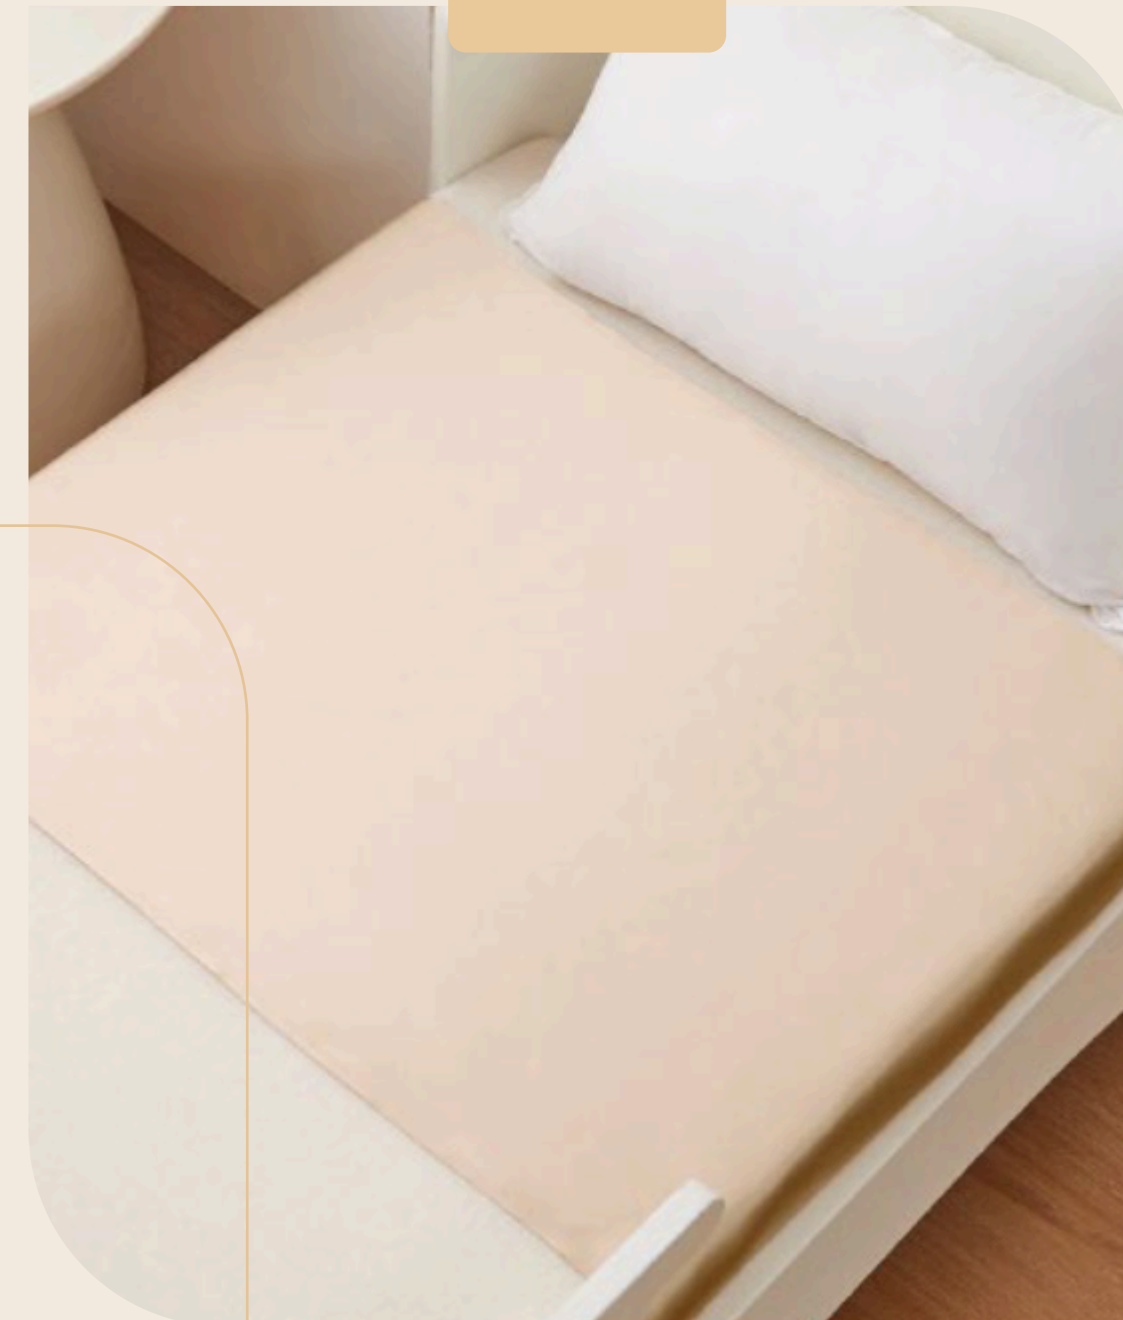

ODM SERVICE:
® Logo   ♦ Customize labels
📦 Customize packaging