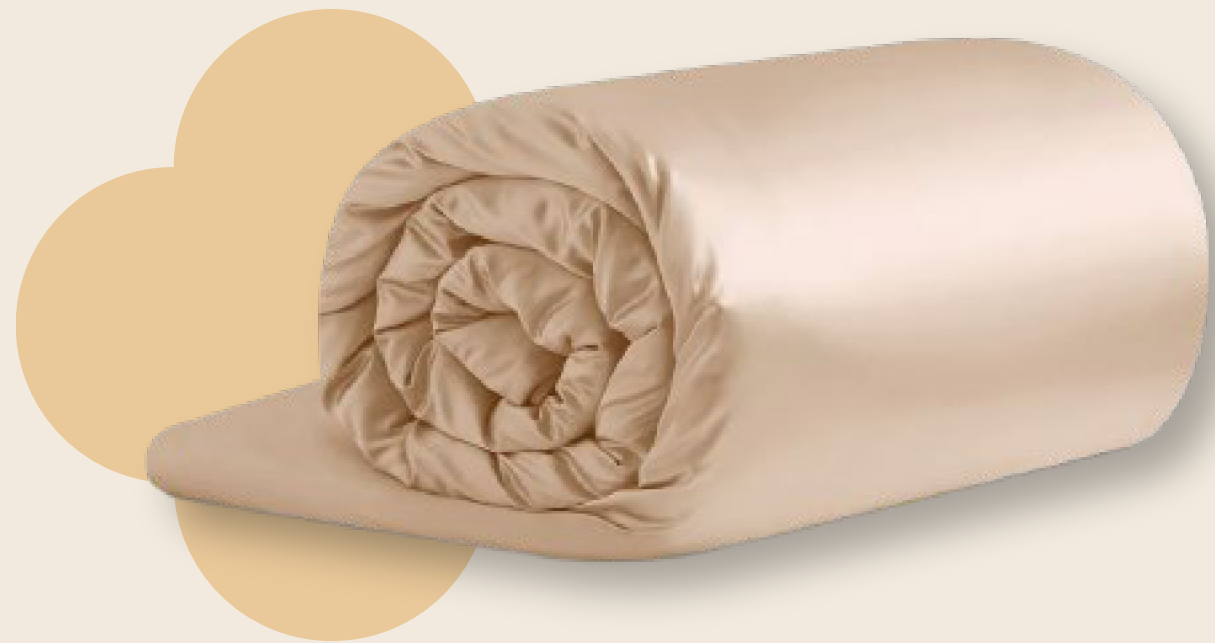

SILK COVER & FILLER