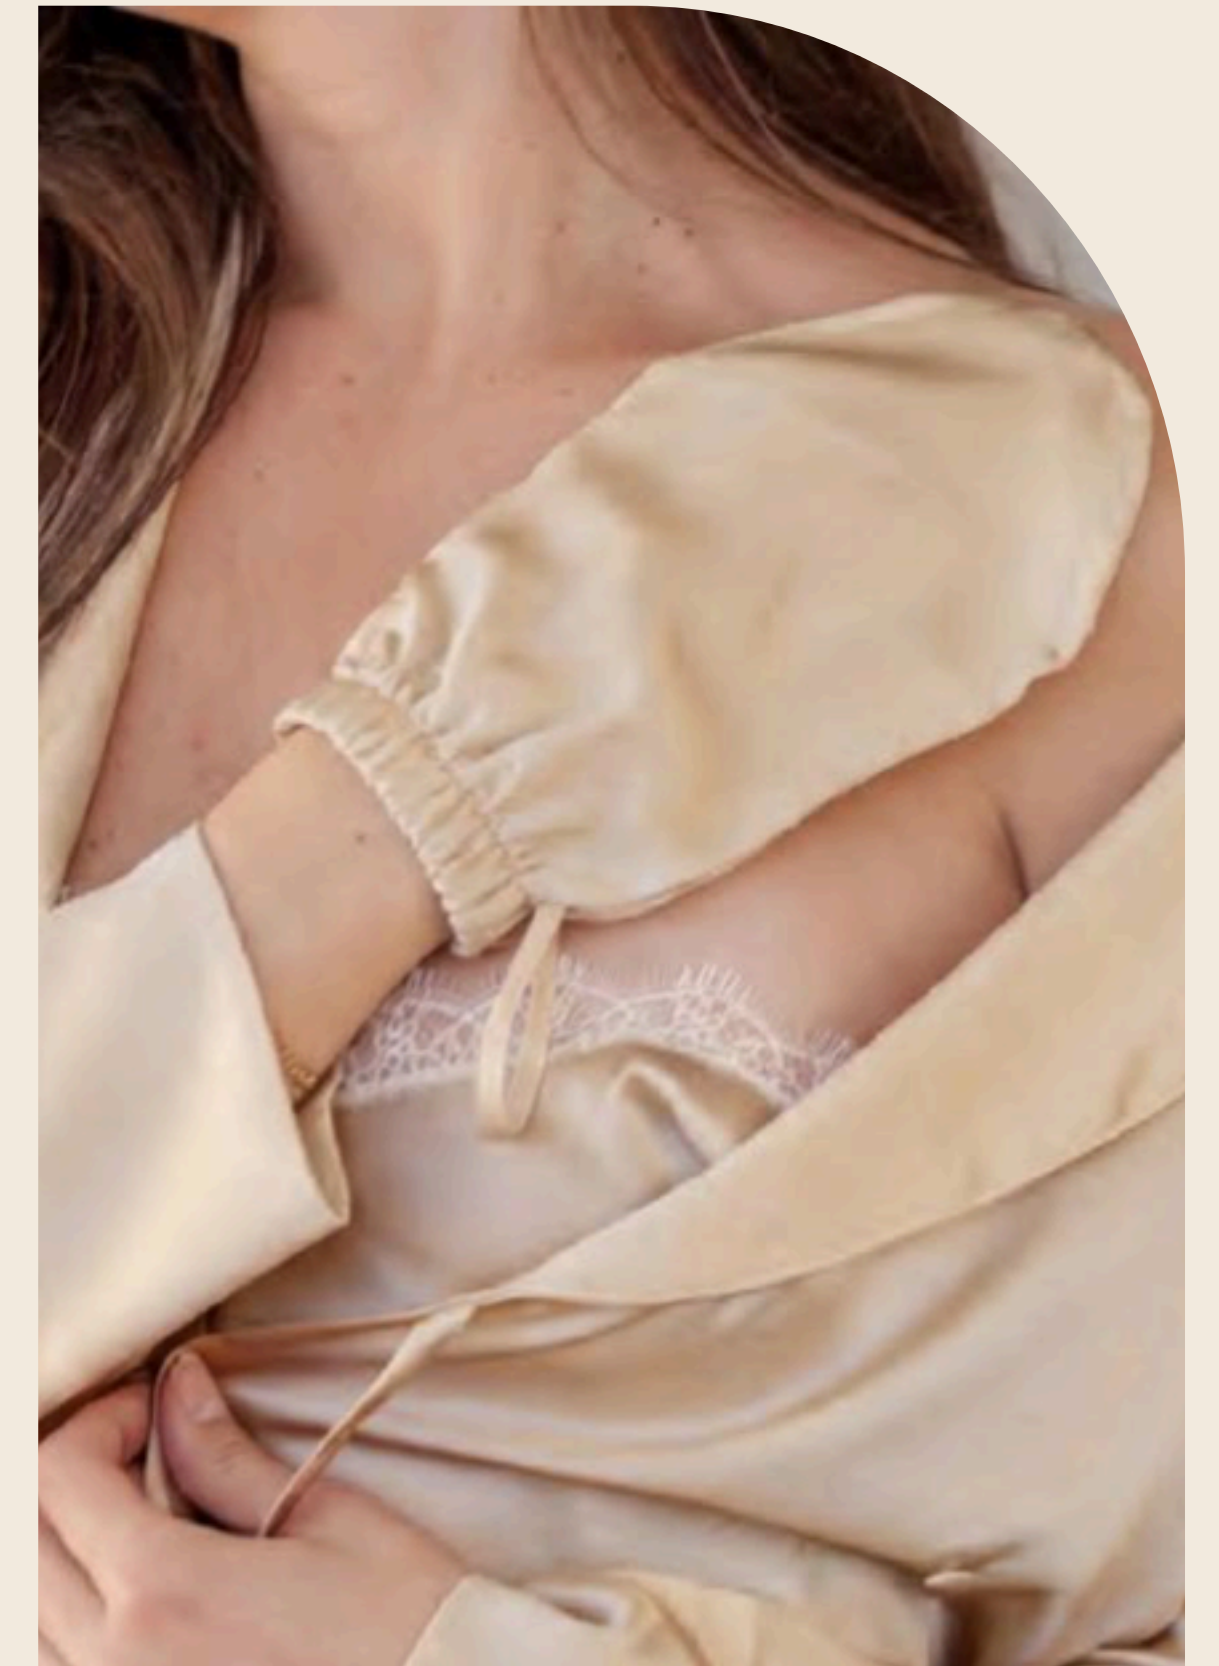

SIZE:
Customize

COLOR:
Customize color

● ● ● ● ● ...

ODM SERVICE:

- ® Logo
- 📦 Customize packaging
- 🏷️ Customize labels